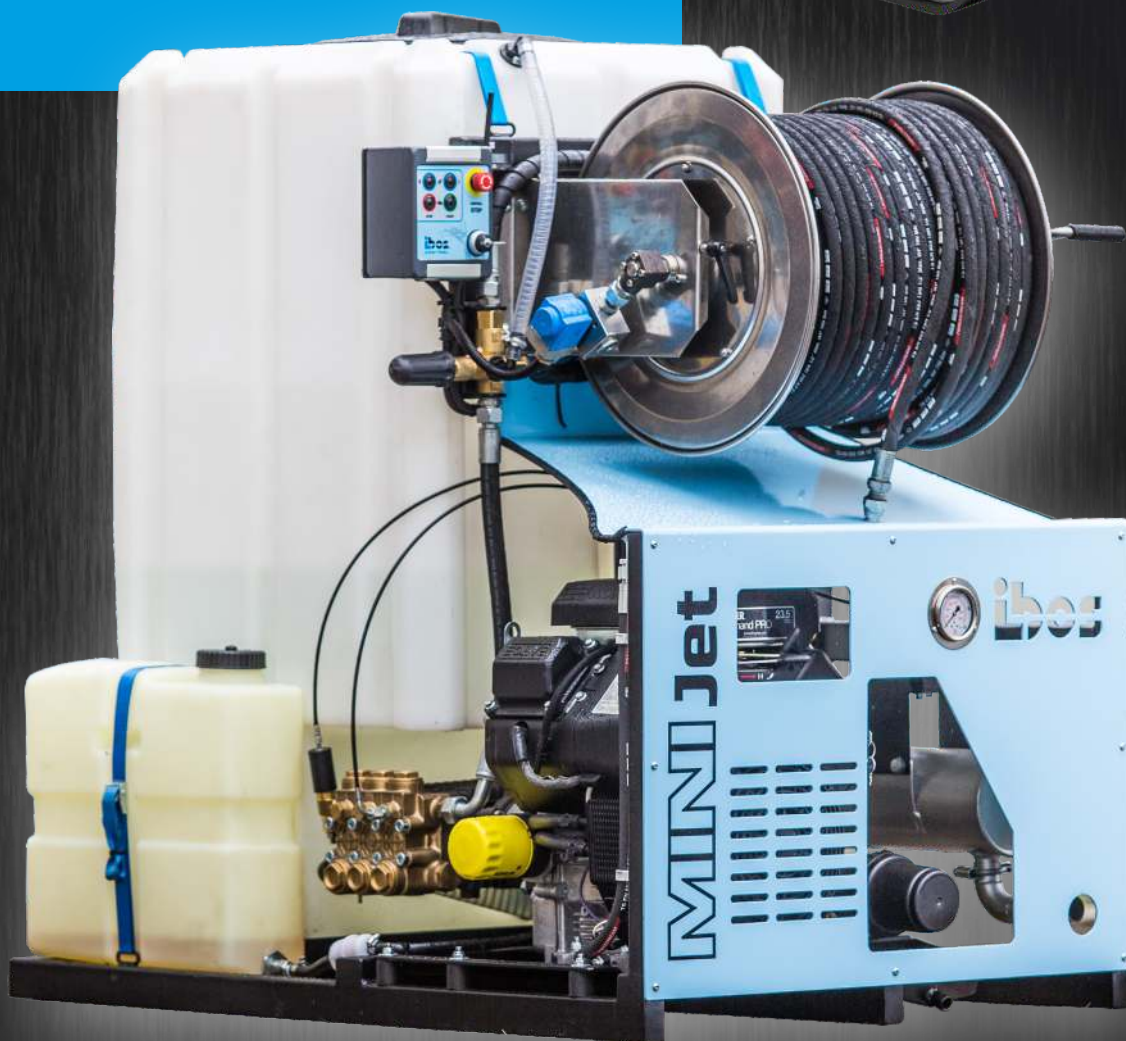

ibos[®]
SEWERAGE TECHNOLOGY

MINI Jet

Compact high-pressure machine for pipe cleaning DN40 - 300 mm

IBOS a.s.
Hlinská 594/2b., 370 01 České Budějovice, Czech Republic
Tel.: +420 387 310 227, Fax: +420 387 310 226, E-mail: ibos@ibos.cz

www.ibos.cz

MINI Jet

High-pressure machine for pipe cleaning with diameter DN 40 – 300 mm. This machine is driven by high-performance and reliable aggregates, which always do very good job. The water tank with volume 400 l is sufficient for smaller range of cleaning. Thanks to compact dimensions (120×80 cm – EURO palette dimensions) it is easy to build this machine into the standard vans.

- Performance 50 l/min. and 150 bar
- Engine Kohler Command PRO 23,5 HP - petrol, el. start
- HP - pump Interpump
- HP - reel Controlled manually, material – stainless steel
- HP - hose 50 m - 1/2"
- Water tank 400 l
- Petrol tank 15 l
- Radio remote control - Water ON/OFF - START/STOP Reach 50m
- 2x high - pressure nozzle 1/2" - standard
- Dimensions - EURO palette - 80 x 120 x 125cm (w×l×h)
- Weight without water: 250 kg