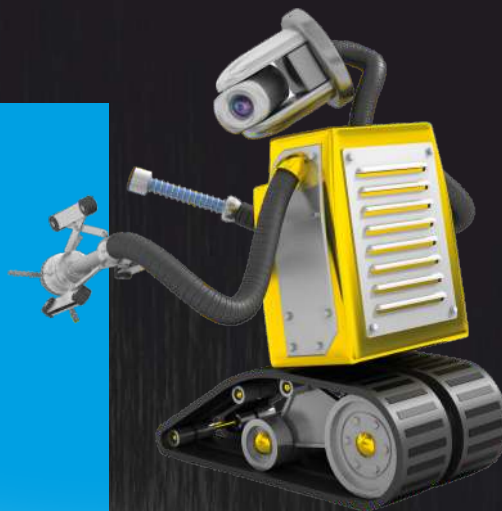

ibos[®]
SEWERAGE TECHNOLOGY

MINI Jet

Compact high-pressure machine for pipe cleaning DN40 - 300 mm

IBOS a.s.
Hlinská 594/2b., 370 01 České Budějovice, Czech Republic
Tel.: +420 387 310 227, Fax: +420 387 310 226, E-mail: ibos@ibos.cz

www.ibos.cz

MINI Jet

High-pressure machine for pipe cleaning with diameter DN 40 – 300 mm. This machine is driven by high-performance and reliable aggregates, which always do very good job. The water tank with volume 400 l is sufficient for smaller range of cleaning. Thanks to compact dimensions (120×80 cm – EURO palette dimensions) it is easy to build this machine into the standard vans.

- Performance 50 l/min. and 150 bar
- Engine Kohler Command PRO 23,5 HP - petrol, el. start
- HP - pump Interpump
- HP - reel Controlled manually, material – stainless steel
- HP - hose 50 m - 1/2"
- Water tank 400 l
- Petrol tank 15 l
- Radio remote control - Water ON/OFF - START/STOP Reach 50m
- 2x high - pressure nozzle 1/2" - standard
- Dimensions - EURO palette - 80 x 120 x 125cm (w×l×h)
- Weight without water: 250 kg